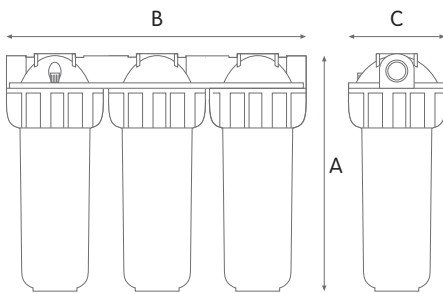

TRIPLEX PLUS 3P SX

WORKING CONDITIONS

Max working pressure:
BSP versions _____ 8 bar (116 psi)
NPT versions _____ 8,6 bar (125 psi)
Max working temperature _____ 45°C (113°F)
Min working temperature _____ 4°C (39,2°F)

SPECIFICATIONS

Non-toxic materials, suitable for drinking water.
Head and ring nut: reinforced polypropylene.
Bowl: PET.
O-ring: EPDM.
Breather-valve: body polypropylene, o-ring EPDM.
IN/OUT brass threads: CW 617 N brass.

TRIPLEX PLUS 3P SX clear housings

HOUSINGS WITH BRASS BSP THREADS