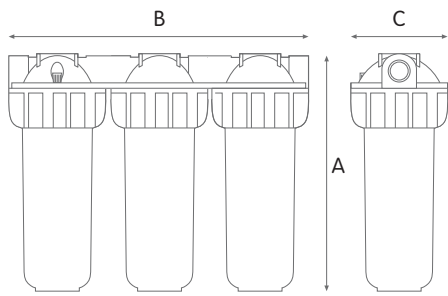

WORKING CONDITIONS

Max working pressure:
BSP versions _____ 8 bar (116 psi)
NPT versions _____ 8,6 bar (125 psi)
Max working temperature _____ 45°C (113°F)
Min working temperature _____ 4°C (39,2°F)

SPECIFICATIONS

Non-toxic materials, suitable for drinking water.
Head and ring nut: reinforced polypropylene.
Bowl: PET.
O-ring: EPDM.
Breather-valve: body polypropylene, o-ring EPDM.
IN/OUT brass threads: CW 617 N brass.

TRIPLEX PLUS 3P SX blue housings

HOUSINGS WITH BRASS BSP THREADS

CODE	MODEL	SUITABLE CARTRIDGE	IN/OUT	DIMENSIONS mm		
				A	B	C
RA108T432	MEDIUM TRIPLEX PLUS 3P AFO SX AB	5"	3/4"	191	420	130
RA108T732	MEDIUM TRIPLEX PLUS 3P BFO SX AB	5"	1"	191	420	130
RA110T432	JUNIOR TRIPLEX PLUS 3P AFO SX AB	7"	3/4"	241	420	130
RA110T732	JUNIOR TRIPLEX PLUS 3P BFO SX AB	7"	1"	241	420	130
RA112T432	SENIOR TRIPLEX PLUS 3P AFO SX AB	10"	3/4"	315	420	130
RA112T732	SENIOR TRIPLEX PLUS 3P BFO SX AB	10"	1"	315	420	130
RA116T432	MASTER TRIPLEX PLUS 3P AFO SX AB	20"	3/4"	571	420	130
RA116T732	MASTER TRIPLEX PLUS 3P BFO SX AB	20"	1"	571	420	130

HOUSINGS WITH PLASTIC BSP THREADS

CODE	MODEL	SUITABLE CARTRIDGE	IN/OUT	DIMENSIONS mm		
				A	B	C
RA108T532	MEDIUM TRIPLEX PLUS 3P AFP SX AB	5"	3/4"	191	420	130
RA108T832	MEDIUM TRIPLEX PLUS 3P BFP SX AB	5"	1"	191	420	130
RA110T532	JUNIOR TRIPLEX PLUS 3P AFP SX AB	7"	3/4"	241	420	130
RA110T832	JUNIOR TRIPLEX PLUS 3P BFP SX AB	7"	1"	241	420	130
RA112T532	SENIOR TRIPLEX PLUS 3P AFP SX AB	10"	3/4"	315	420	130
RA112T832	SENIOR TRIPLEX PLUS 3P BFP SX AB	10"	1"	315	420	130
RA116T532	MASTER TRIPLEX PLUS 3P AFP SX AB	20"	3/4"	571	420	130
RA116T832	MASTER TRIPLEX PLUS 3P BFP SX AB	20"	1"	571	420	130

HOUSINGS WITH PLASTIC NPT THREADS

CODE	MODEL	SUITABLE CARTRIDGE	IN/OUT	DIMENSIONS mm		
				A	B	C
RA108T534	MEDIUM TRIPLEX PLUS 3P AFP NPT SX AB	5"	3/4"	191	420	130
RA110T534	JUNIOR TRIPLEX PLUS 3P AFP NPT SX AB	7"	3/4"	241	420	130
RA112T534	SENIOR TRIPLEX PLUS 3P AFP NPT SX AB	10"	3/4"	315	420	130
RA116T534	MASTER TRIPLEX PLUS 3P AFP NPT SX AB	20"	3/4"	571	420	130

VARIANTS AVAILABLE ON MINIMUM QUANTITY:

- RT housings suitable for filter cartridges with length 508 mm

Some items in the list are subject to minimum order quantities and/or to longer delivery term.

www.atlasfiltri.com