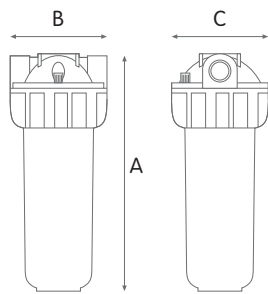

PLUS 3P SX

WORKING CONDITIONS

Max working pressure:
BSP versions _____ 8 bar (116 psi)
NPT versions _____ 8,6 bar (125 psi)
Max working temperature _____ 45°C (113°F)
Min working temperature _____ 4°C (39,2°F)

SPECIFICATIONS

Non-toxic materials, suitable for drinking water.
Head and ring nut: reinforced polypropylene.
Bowl: PET.
O-ring: EPDM.
Breather-valve: body polypropylene, o-ring EPDM.
IN/OUT brass threads: CW 617 N brass.

PLUS 3P SX clear housings

HOUSINGS WITH BRASS BSP THREADS

CODE	MODEL	SUITABLE CARTRIDGE	IN/OUT	DIMENSIONS mm		
				A	B	C
RA107T111	MEDIUM PLUS 3P MFO SX TS	5"	1/2"	191	133	130
RA107T411	MEDIUM PLUS 3P AFO SX TS	5"	3/4"	191	133	130
RA107T711	MEDIUM PLUS 3P BFO SX TS	5"	1"	197	145	130
RA109T111	JUNIOR PLUS 3P MFO SX TS	7"	1/2"	241	133	130
RA109T411	JUNIOR PLUS 3P AFO SX TS	7"	3/4"	241	133	130
RA109T711	JUNIOR PLUS 3P BFO SX TS	7"	1"	247	145	130
RA111T111	SENIOR PLUS 3P MFO SX TS	10"	1/2"	315	133	130
RA111T411	SENIOR PLUS 3P AFO SX TS	10"	3/4"	315	133	130
RA111T711	SENIOR PLUS 3P BFO SX TS	10"	1"	321	145	130
RA115T111	MASTER PLUS 3P MFO SX TS	20"	1/2"	571	133	130
RA115T411	MASTER PLUS 3P AFO SX TS	20"	3/4"	571	133	130
RA115T711	MASTER PLUS 3P BFO SX TS	20"	1"	577	145	130

HOUSINGS WITH PLASTIC BSP THREADS