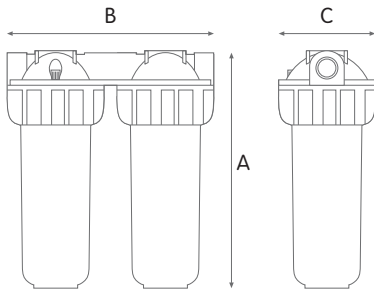

DUPLEX PLUS 3P SX

WORKING CONDITIONS

Max working pressure:
BSP versions _____ 8 bar (116 psi)
NPT versions _____ 8,6 bar (125 psi)
Max working temperature _____ 45°C (113°F)
Min working temperature _____ 4°C (39,2°F)

SPECIFICATIONS

Non-toxic materials, suitable for drinking water.
Head and ring nut: reinforced polypropylene.
Bowl: PET.
O-ring: EPDM.
Breather-valve: body polypropylene, o-ring EPDM.
IN/OUT brass threads: CW 617 N brass.

DUPLEX PLUS 3P SX clear housings

HOUSINGS WITH BRASS BSP THREADS

CODE	MODEL	SUITABLE CARTRIDGE	IN/OUT	DIMENSIONS mm		
				A	B	C
RA108T411	MEDIUM DUPLEX PLUS 3P AFO SX TS	5"	3/4"	191	275	130
RA108T711	MEDIUM DUPLEX PLUS 3P BFO SX TS	5"	1"	191	275	130
RA110T411	JUNIOR DUPLEX PLUS 3P AFO SX TS	7"	3/4"	241	275	130
RA110T711	JUNIOR DUPLEX PLUS 3P BFO SX TS	7"	1"	241	275	130
RA112T411	SENIOR DUPLEX PLUS 3P AFO SX TS	10"	3/4"	315	275	130
RA112T711	SENIOR DUPLEX PLUS 3P BFO SX TS	10"	1"	315	275	130
RA116T411	MASTER DUPLEX PLUS 3P AFO SX TS	20"	3/4"	571	275	130
RA116T711	MASTER DUPLEX PLUS 3P BFO SX TS	20"	1"	571	275	130

HOUSINGS WITH PLASTIC BSP THREADS

CODE	MODEL	SUITABLE CARTRIDGE	IN/OUT	DIMENSIONS mm		
				A	B	C
RA108T511	MEDIUM DUPLEX PLUS 3P AFP SX TS	5"	3/4"	191	275	130
RA110T511	JUNIOR DUPLEX PLUS 3P AFP SX TS	7"	3/4"	241	275	130
RA112T511	SENIOR DUPLEX PLUS 3P AFP SX TS	10"	3/4"	315	275	130
RA116T511	MASTER DUPLEX PLUS 3P AFP SX TS	20"	3/4"	571	275	130

HOUSINGS WITH PLASTIC NPT THREADS

CODE	MODEL	SUITABLE CARTRIDGE	IN/OUT	DIMENSIONS mm		
				A	B	C
RA108T513	MEDIUM DUPLEX PLUS 3P AFP NPT SX TS	5"	3/4"	191	275	130
RA110T513	JUNIOR DUPLEX PLUS 3P AFP NPT SX TS	7"	3/4"	241	275	130
RA112T611	SENIOR DUPLEX PLUS 3P AFP NPT SX TS	10"	3/4"	315	275	130
RA116T611	MASTER DUPLEX PLUS 3P AFP NPT SX TS	20"	3/4"	571	275	130

VARIANTS AVAILABLE ON MINIMUM QUANTITY:

- RT housings suitable for filter cartridges with length 508 mm

Some items in the list are subject to minimum order quantities and/or to longer delivery term.