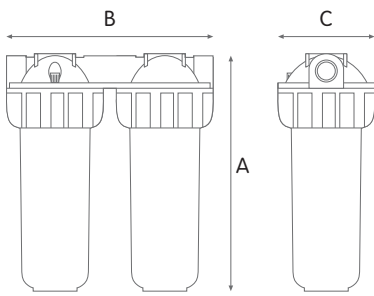

WORKING CONDITIONS

Max working pressure:
BSP versions _____ 8 bar (116 psi)
NPT versions _____ 8,6 bar (125 psi)
Max working temperature _____ 45°C (113°F)
Min working temperature _____ 4°C (39,2°F)

SPECIFICATIONS

Non-toxic materials, suitable for drinking water.
Head and ring nut: reinforced polypropylene.
Bowl: PET.
O-ring: EPDM.
Breather-valve: body polypropylene, o-ring EPDM.
IN/OUT brass threads: CW 617 N brass.

DUPLEX PLUS 3P SX blue housings

HOUSINGS WITH BRASS BSP THREADS

CODE	MODEL	SUITABLE CARTRIDGE	IN/OUT	DIMENSIONS mm		
				A	B	C
RA108T412	MEDIUM DUPLEX PLUS 3P AFO SX AB	5"	3/4"	191	275	130
RA108T712	MEDIUM DUPLEX PLUS 3P BFO SX AB	5"	1"	191	275	130
RA110T412	JUNIOR DUPLEX PLUS 3P AFO SX AB	7"	3/4"	241	275	130
RA110T712	JUNIOR DUPLEX PLUS 3P BFO SX AB	7"	1"	241	275	130
RA112T412	SENIOR DUPLEX PLUS 3P AFO SX AB	10"	3/4"	315	275	130
RA112T712	SENIOR DUPLEX PLUS 3P BFO SX AB	10"	1"	315	275	130
RA116T412	MASTER DUPLEX PLUS 3P AFO SX AB	20"	3/4"	571	275	130
RA116T712	MASTER DUPLEX PLUS 3P BFO SX AB	20"	1"	571	275	130

HOUSINGS WITH PLASTIC BSP THREADS

CODE	MODEL	SUITABLE CARTRIDGE	IN/OUT	DIMENSIONS mm		
				A	B	C
RA108T512	MEDIUM DUPLEX PLUS 3P AFP SX AB	5"	3/4"	191	275	130
RA110T512	JUNIOR DUPLEX PLUS 3P AFP SX AB	7"	3/4"	241	275	130
RA112T512	SENIOR DUPLEX PLUS 3P AFP SX AB	10"	3/4"	315	275	130
RA116T512	MASTER DUPLEX PLUS 3P AFP SX AB	20"	3/4"	571	275	130

HOUSINGS WITH PLASTIC NPT THREADS

CODE	MODEL	SUITABLE CARTRIDGE	IN/OUT	DIMENSIONS mm		
				A	B	C
RA108T514	MEDIUM DUPLEX PLUS 3P AFP NPT SX AB	5"	3/4"	191	275	130
RA110T514	JUNIOR DUPLEX PLUS 3P AFP NPT SX AB	7"	3/4"	241	275	130
RA112T612	SENIOR DUPLEX PLUS 3P AFP NPT SX AB	10"	3/4"	315	275	130
RA116T612	MASTER DUPLEX PLUS 3P AFP NPT SX AB	20"	3/4"	571	275	130

VARIANTS AVAILABLE ON MINIMUM QUANTITY:

- RT housings suitable for filter cartridges with length 508 mm

Some items in the list are subject to minimum order quantities and/or to longer delivery term.