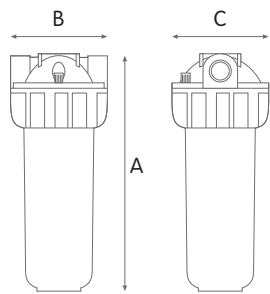

## VARIANTS AVAILABLE ON MINIMUM QUANTITY:

- RT housings suitable for filter cartridges with length 508 mm

Some items in the list are subject to minimum order quantities and/or to longer delivery term.

www.atlasfiltri.com