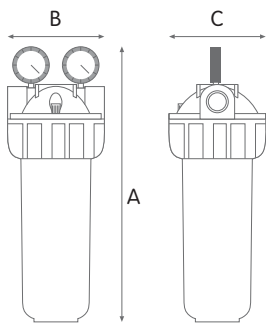

WORKING CONDITIONS

Max working pressure:
BSP versions _____ 8 bar (116 psi)
NPT versions _____ 8,6 bar (125 psi)
Max working temperature _____ 45°C (113°F)
Min working temperature _____ 4°C (39,2°F)

SPECIFICATIONS

Non-toxic materials, suitable for drinking water.
Head and ring nut: reinforced polypropylene.
Bowl: PET.
O-ring: EPDM.
Breather-valve: body polypropylene, o-ring EPDM.
IN/OUT brass threads: CW 617 N brass.
Manometers: radial type, pressure range 0-12 bar, 0-170 psi.

PLUS M 3P SX blue housings with 2 manometers

HOUSINGS WITH BRASS BSP THREADS

CODE	MODEL	SUITABLE CARTRIDGE	IN/OUT	DIMENSIONS mm		
				A	B	C
RA107T115	MEDIUM PLUS M 3P MFO SX AB	5"	1/2"	241	133	130
RA107T415	MEDIUM PLUS M 3P AFO SX AB	5"	3/4"	241	133	130
RA107T715	MEDIUM PLUS M 3P BFO SX AB	5"	1"	247	145	130
RA109T115	JUNIOR PLUS M 3P MFO SX AB	7"	1/2"	291	133	130
RA109T415	JUNIOR PLUS M 3P AFO SX AB	7"	3/4"	291	133	130
RA109T715	JUNIOR PLUS M 3P BFO SX AB	7"	1"	297	145	130
RA111T115	SENIOR PLUS M 3P MFO SX AB	10"	1/2"	365	133	130
RA111T415	SENIOR PLUS M 3P AFO SX AB	10"	3/4"	365	133	130
RA111T715	SENIOR PLUS M 3P BFO SX AB	10"	1"	371	145	130
RA115T115	MASTER PLUS M 3P MFO SX AB	20"	1/2"	621	133	130
RA115T415	MASTER PLUS M 3P AFO SX AB	20"	3/4"	621	133	130
RA115T715	MASTER PLUS M 3P BFO SX AB	20"	1"	627	145	130

HOUSINGS WITH PLASTIC BSP THREADS

CODE	MODEL	SUITABLE CARTRIDGE	IN/OUT	DIMENSIONS mm		
				A	B	C
RA107T419	MEDIUM PLUS M 3P AFP SX AB	5"	3/4"	241	133	130
RA107T719	MEDIUM PLUS M 3P BFP SX AB	5"	1"	247	145	130
RA109T419	JUNIOR PLUS M 3P AFP SX AB	7"	3/4"	291	133	130
RA109T719	JUNIOR PLUS M 3P BFP SX AB	7"	1"	297	145	130
RA111T419	SENIOR PLUS M 3P AFP SX AB	10"	3/4"	365	133	130
RA111T719	SENIOR PLUS M 3P BFP SX AB	10"	1"	371	145	130
RA115T419	MASTER PLUS M 3P AFP SX AB	20"	3/4"	621	133	130
RA115T719	MASTER PLUS M 3P BFP SX AB	20"	1"	627	145	130