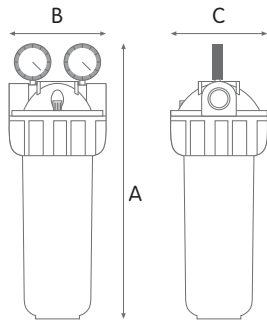

PLUS M 3P SX

WORKING CONDITIONS

Max working pressure:
BSP versions _____ 8 bar (116 psi)
NPT versions _____ 8,6 bar (125 psi)
Max working temperature _____ 45°C (113°F)
Min working temperature _____ 4°C (39,2°F)

SPECIFICATIONS

Non-toxic materials, suitable for drinking water.
Head and ring nut: reinforced polypropylene.
Bowl: PET.
O-ring: EPDM.
Breather-valve: body polypropylene, o-ring EPDM.
IN/OUT brass threads: CW 617 N brass.
Manometers: radial type, pressure range 0-12 bar, 0-170 psi.

PLUS M 3P SX clear housings with 2 manometers

HOUSINGS WITH BRASS BSP THREADS

CODE	MODEL	SUITABLE CARTRIDGE	IN/OUT	DIMENSIONS mm		
				A	B	C
RA107T114	MEDIUM PLUS M 3P MFO SX TS	5"	1/2"	241	133	130
RA107T414	MEDIUM PLUS M 3P AFO SX TS	5"	3/4"	241	133	130
RA107T714	MEDIUM PLUS M 3P BFO SX TS	5"	1"	247	145	130
RA109T114	JUNIOR PLUS M 3P MFO SX TS	7"	1/2"	291	133	130
RA109T414	JUNIOR PLUS M 3P AFO SX TS	7"	3/4"	291	133	130
RA109T714	JUNIOR PLUS M 3P BFO SX TS	7"	1"	297	145	130
RA111T114	SENIOR PLUS M 3P MFO SX TS	10"	1/2"	365	133	130
RA111T414	SENIOR PLUS M 3P AFO SX TS	10"	3/4"	365	133	130
RA111T714	SENIOR PLUS M 3P BFO SX TS	10"	1"	371	145	130
RA115T114	MASTER PLUS M 3P MFO SX TS	20"	1/2"	621	133	130
RA115T414	MASTER PLUS M 3P AFO SX TS	20"	3/4"	621	133	130
RA115T714	MASTER PLUS M 3P BFO SX TS	20"	1"	627	145	130

HOUSINGS WITH PLASTIC BSP THREADS

CODE	MODEL	SUITABLE CARTRIDGE	IN/OUT	DIMENSIONS mm		
				A	B	C
RA107T418	MEDIUM PLUS M 3P AFP SX TS	5"	3/4"	241	133	130
RA107T718	MEDIUM PLUS M 3P BFP SX TS	5"	1"	247	145	130
RA109T418	JUNIOR PLUS M 3P AFP SX TS	7"	3/4"	291	133	130
RA109T718	JUNIOR PLUS M 3P BFP SX TS	7"	1"	297	145	130
RA111T418	SENIOR PLUS M 3P AFP SX TS	10"	3/4"	365	133	130
RA111T718	SENIOR PLUS M 3P BFP SX TS	10"	1"	371	145	130
RA115T418	MASTER PLUS M 3P AFP SX TS	20"	3/4"	621	133	130
RA115T718	MASTER PLUS M 3P BFP SX TS	20"	1"	627	145	130